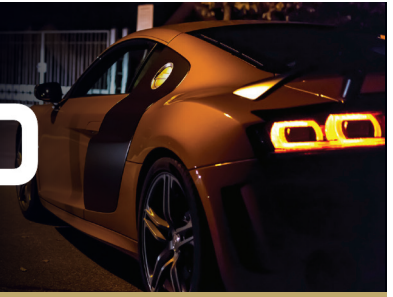

## RETAIL PRICE LIST

<b>GOLD EXTERIOR</b>	<b>\$999</b>
<b>Lifetime Warranty</b>	<b>XL \$1199</b>
<ul style="list-style-type: none"> <li>• 1 layer of Nano polish (Primer)</li> <li>• 4 layers of "9H" as paint protection</li> <li>• 1 extra layer on exposed areas such as front panel and hood</li> <li>• 1 layer of "Light" (top coat)</li> <li>• 1 layer of "9H" on plastic on exterior</li> <li>• 1 layer of "Rain" on windshield and front side windows</li> <li>• 1 layer of "9H" on all rims</li> </ul>	

<b>SILVER EXTERIOR</b>	<b>\$599</b>
<b>5-Year Warranty</b>	<b>XL \$799</b>
<ul style="list-style-type: none"> <li>• 1 layer of Nano polish (Primer)</li> <li>• 1 layer of "9H" as paint protection</li> <li>• 1 layer of 9H on plastic on exterior</li> <li>• 1 layer of "Rain" on windshield and front side windows</li> <li>• 1 layer of "Light" (top coat)</li> <li>• 1 layer of "9H" on all rims</li> </ul>	

<b>BRONZE EXTERIOR LIGHT</b>	<b>\$399</b>
<b>2-Year Warranty</b>	<b>XL \$599</b>
<ul style="list-style-type: none"> <li>• 1 layer of Nano polish (Primer)</li> <li>• 1 layer of Light</li> <li>• 1 layer of Light on plastic on exterior</li> <li>• 1 layer of "Rain" on windshield and front side</li> <li>• 1 layer of "Light" on all rims</li> </ul>	